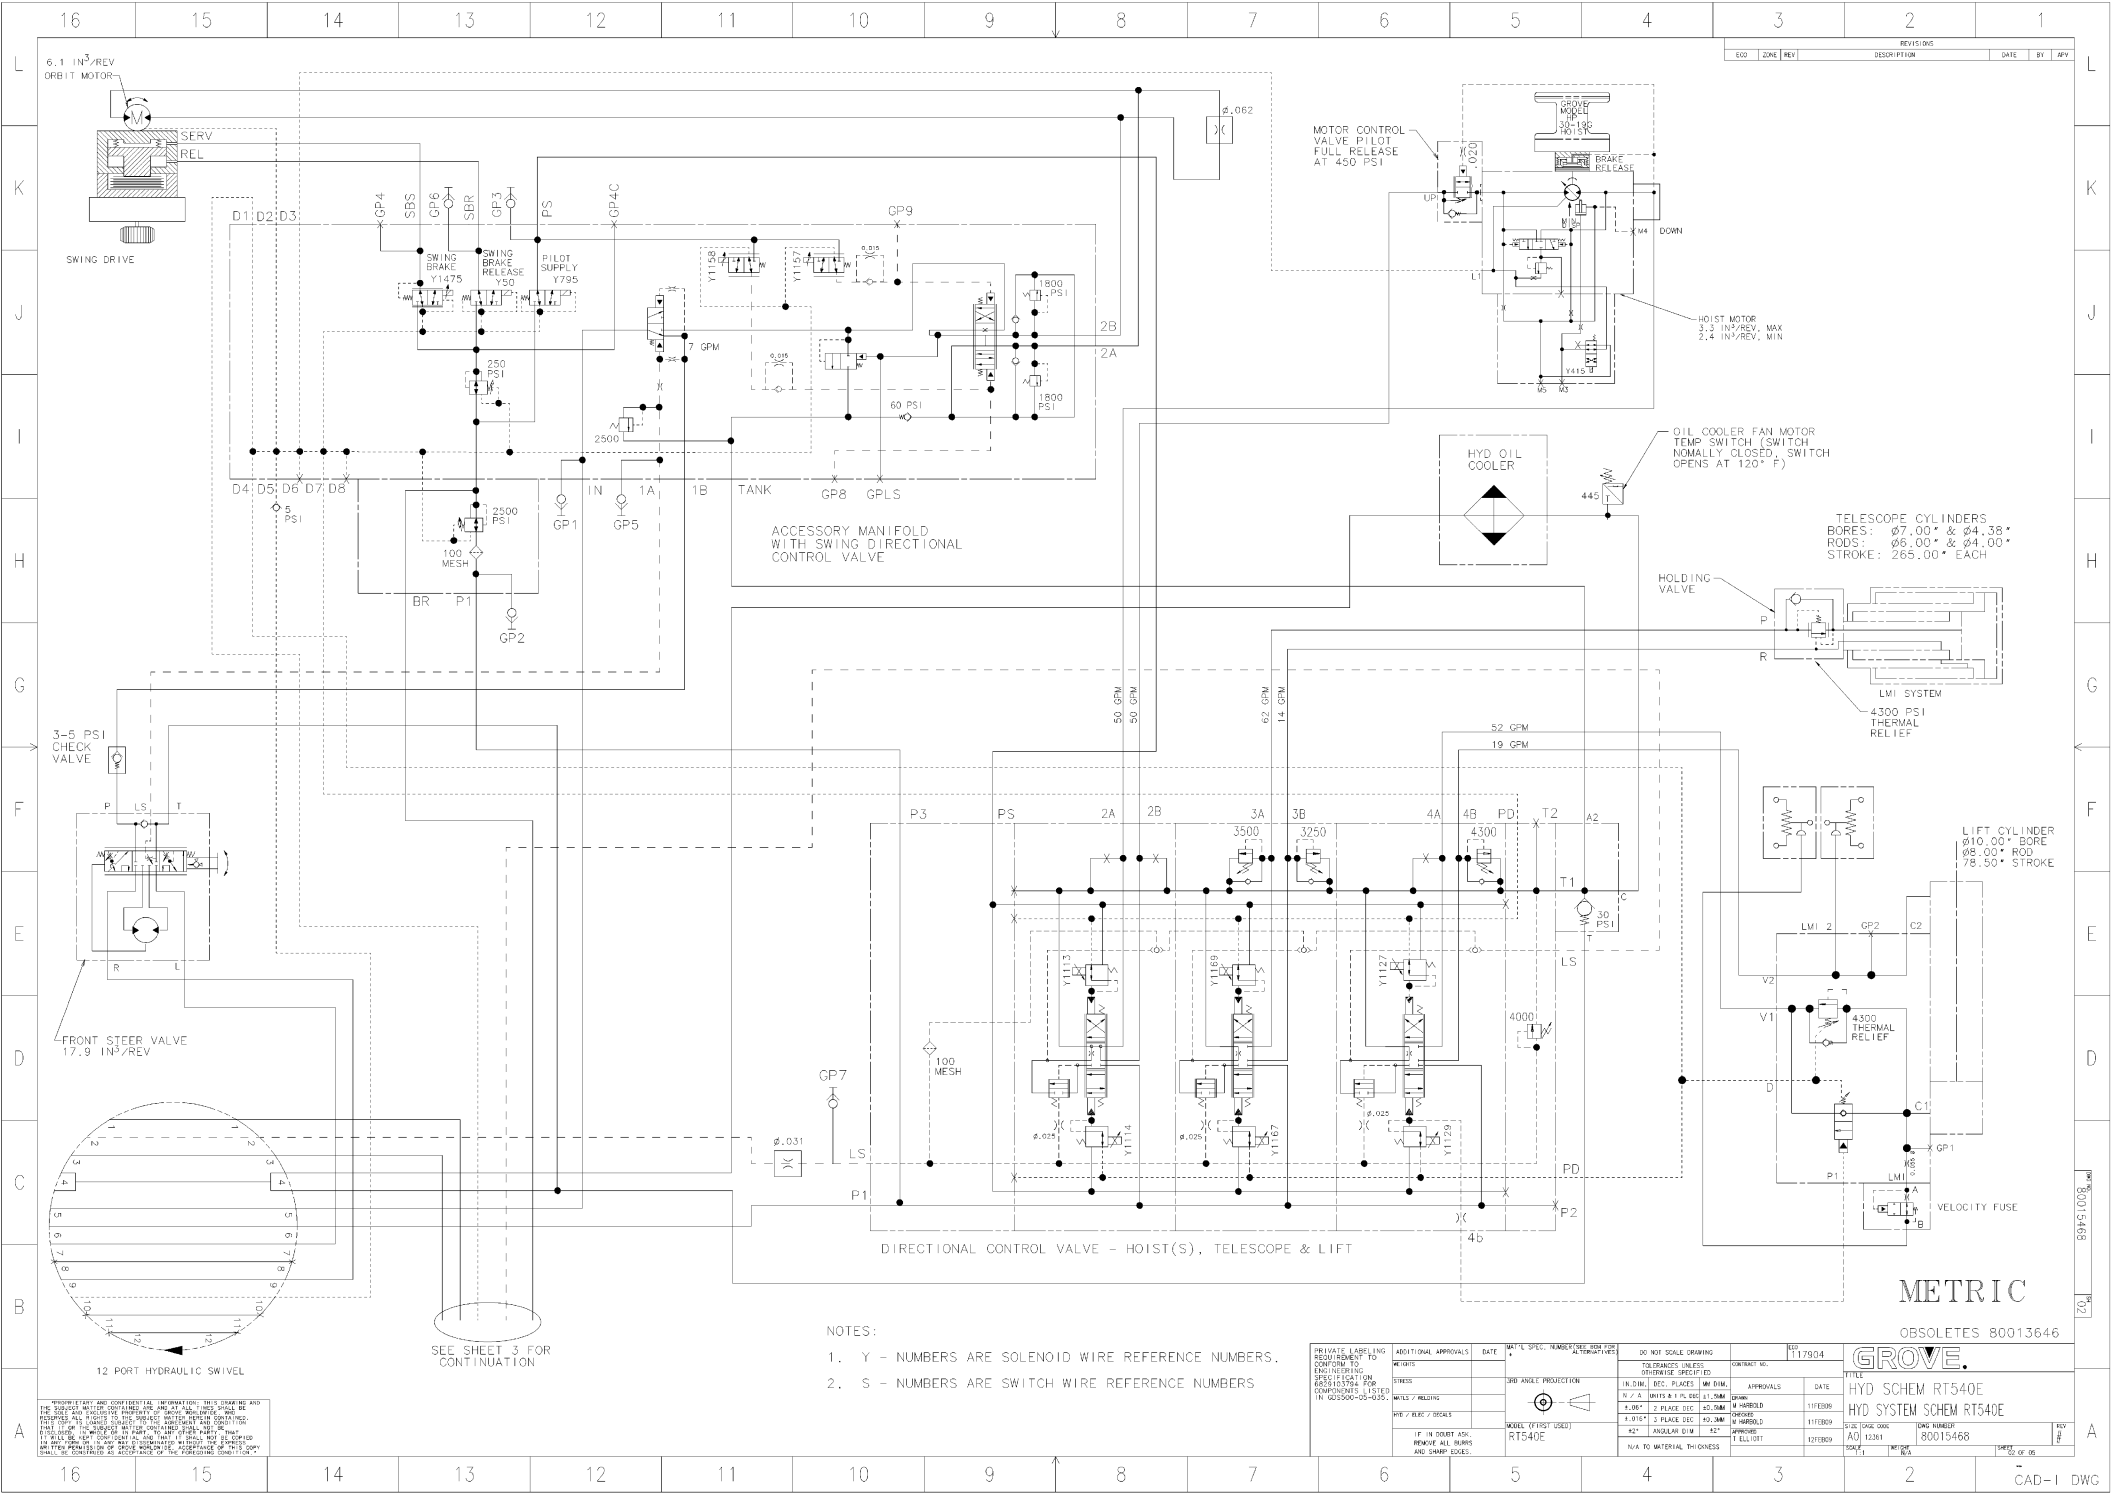

1. NOTES:
1. Y - NUMBERS ARE SOLENOID WIRE REFERENCE NUMBERS.
  2. S - NUMBERS ARE SWITCH WIRE REFERENCE NUMBERS