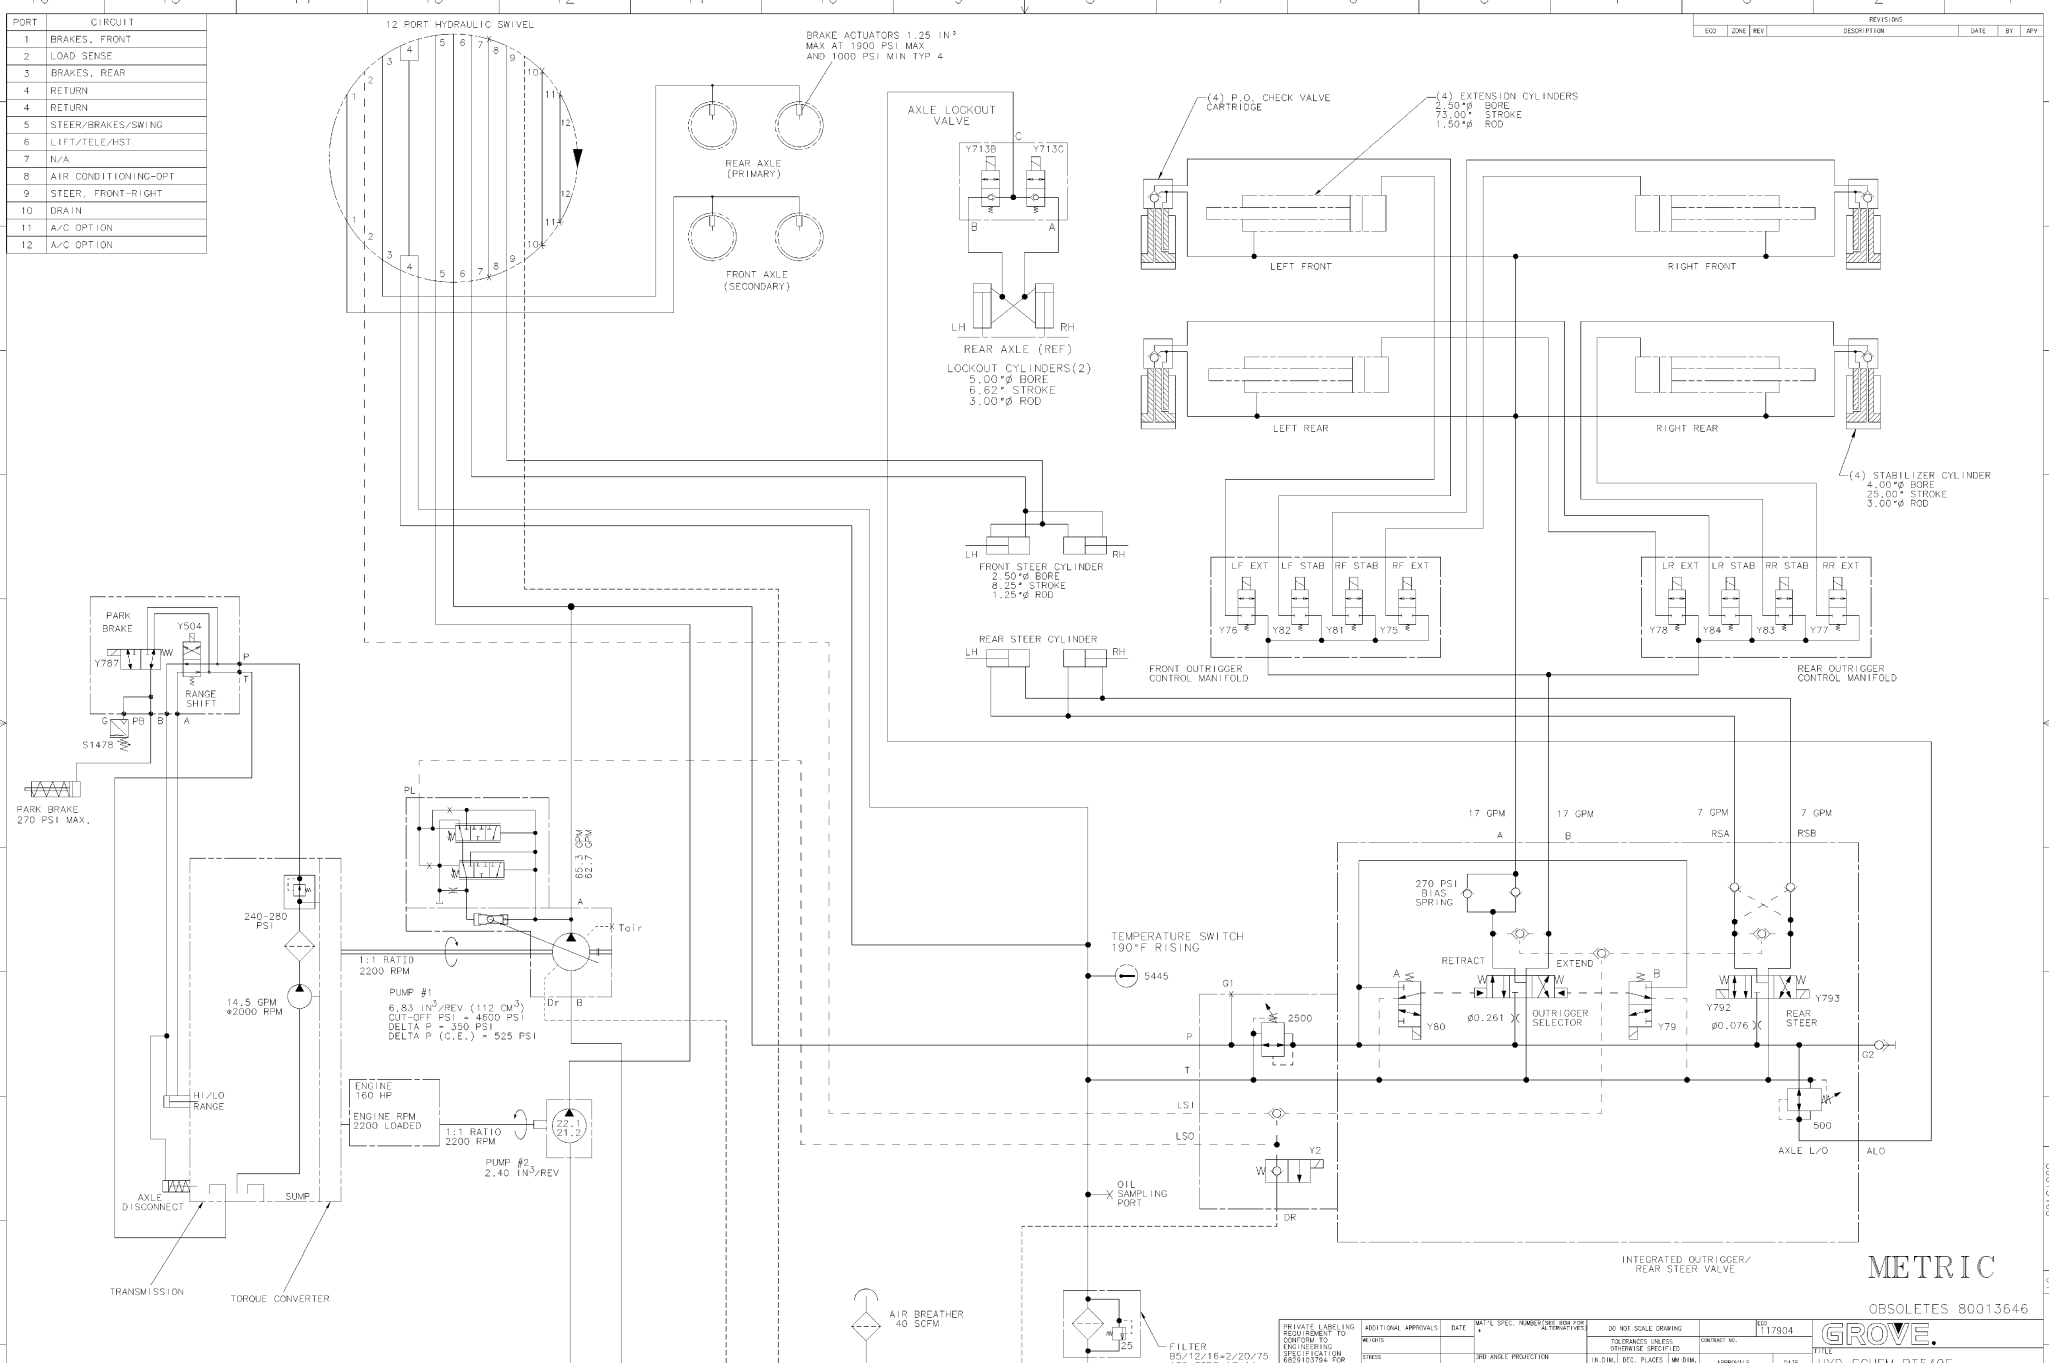

PORT	CIRCUIT
1	BRAKES, FRONT
2	LOAD SENSE
3	BRAKES, REAR
4	RETURN
5	STEER/BRAKES/SWING
6	LIFT/TELE/HST
7	N/A
8	AIR CONDITIONING-OPT
9	STEER, FRONT-RIGHT
10	DRAIN
11	A/C OPTION
12	A/C OPTION

REVISED			DATE	BY	APP
001	ZONE	REV			

HYD RESERVOIR 110 GAL TOTAL CAPACITY
95 GAL WORKING TO FULL MARK ON GAUGE

PRIVATE LABEL ENG REQUIREMENT TO CONFORM TO ENGINEERING SPECIFICATIONS 85811374 FOR COMPONENTS LISTED IN Q2500-29-035.	ADDITIONAL APPROVALS DATE	DATE 05/12/16-2/20/17 ISO CODE: 17-14	TITLE SPEC. NUMBER FOR USE ALTERNATIVES	DO NOT SCALE DRAWING DIMENSIONS UNLESS OTHERWISE SPECIFIED	CONTRACT NO. 117904
INT. DIM. DEC. PLACES MM DIM. N/A INT. DIM. DEC. PLACES IN DIM. 3 1/16" IN. DEC. PLACES IN DIM. 3 ANGULAR DIM. IN. DIM. N/A TO MATERIAL THICKNESS	APPROVALS DATE 11/16/09 11/16/09 11/16/09 11/16/09	TITLE HYD SCHEM RT540E HYD SYSTEM SCHEM RT540E	DESIGNED BY AD 11231	DRAWN BY 180015468	REV 1 OF 26

METRIC
OBSOLETES 80013646